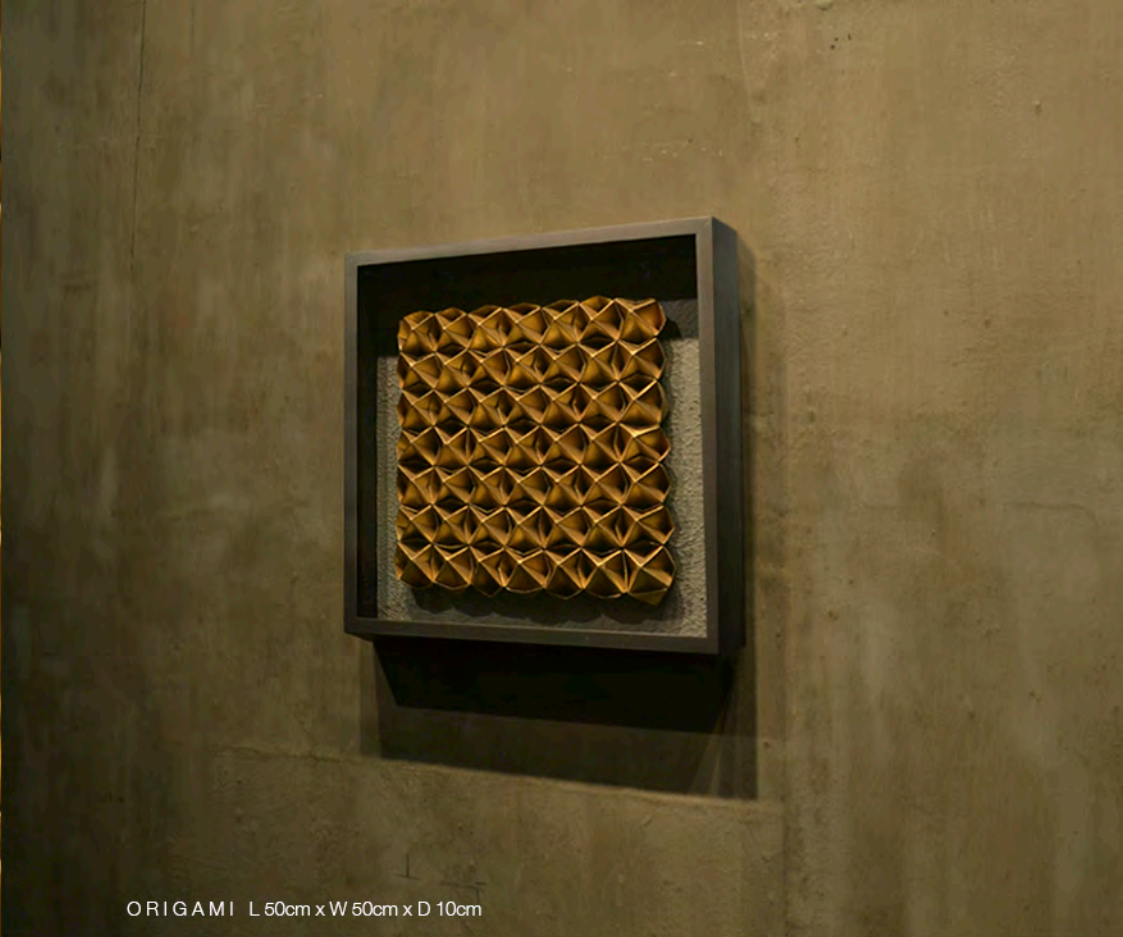

Frame Color:

Metallic Silver

Paper Color:

Salago Natural

ORIGAMI L 50cm x W 50cm x D 10cm