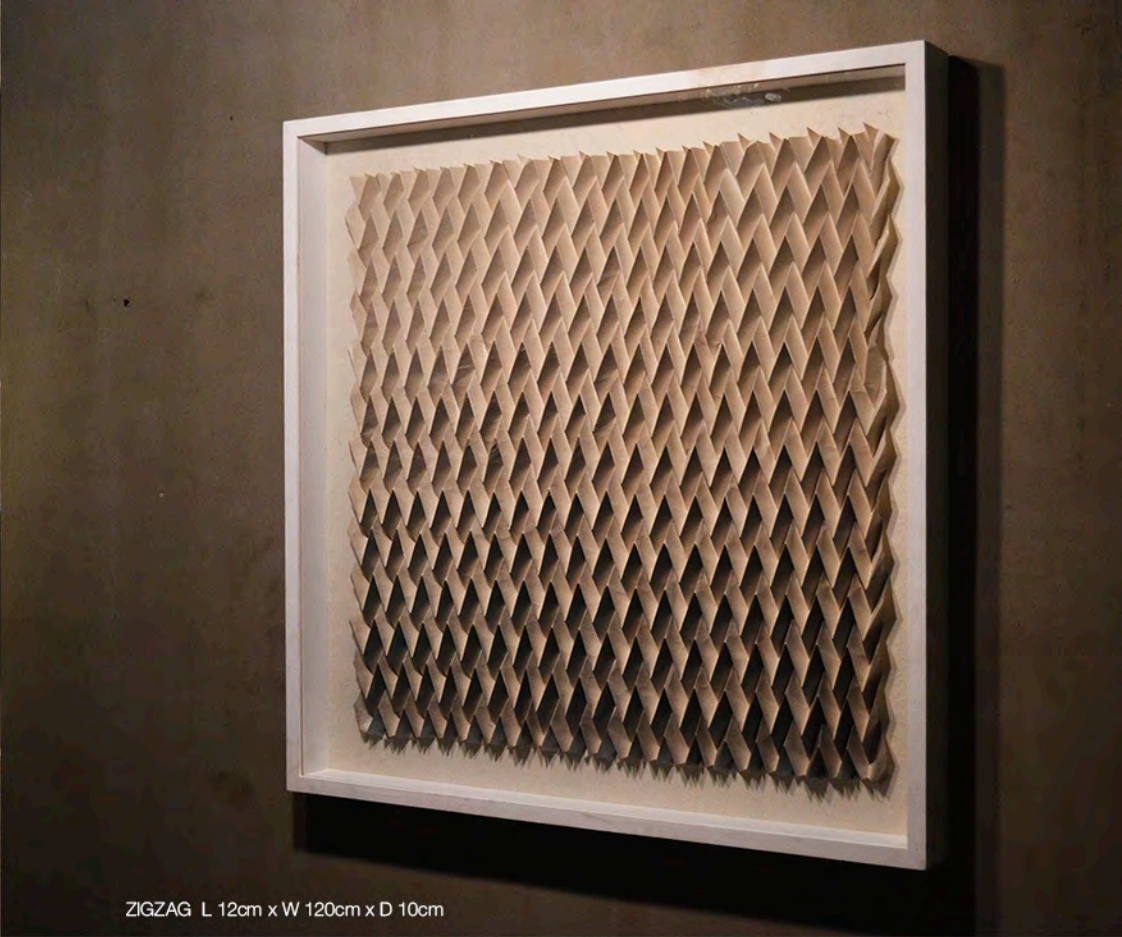

Frame Color:

Sanded White

Paper Color:

Gradient Bronze

ZIGZAG L 120cm x W 120cm x D 10cm

## ZIGZAG COLLECTION

Material:  
Paper, Pine Wood Frame,  
Glass

Size:  
L 50cm x W 50cm x D 10cm  
L 80cm x W 60cm x D 10cm  
L 80cm x W 80cm x D 10cm  
L 120cm x W 50cm x D 10cm  
L 120cm x W 120cm x D 10cm

Frame Color:

Sanded White

Paper Color:

Gradient Gold

ZIGZAG L 12cm x W 120cm x D 10cm