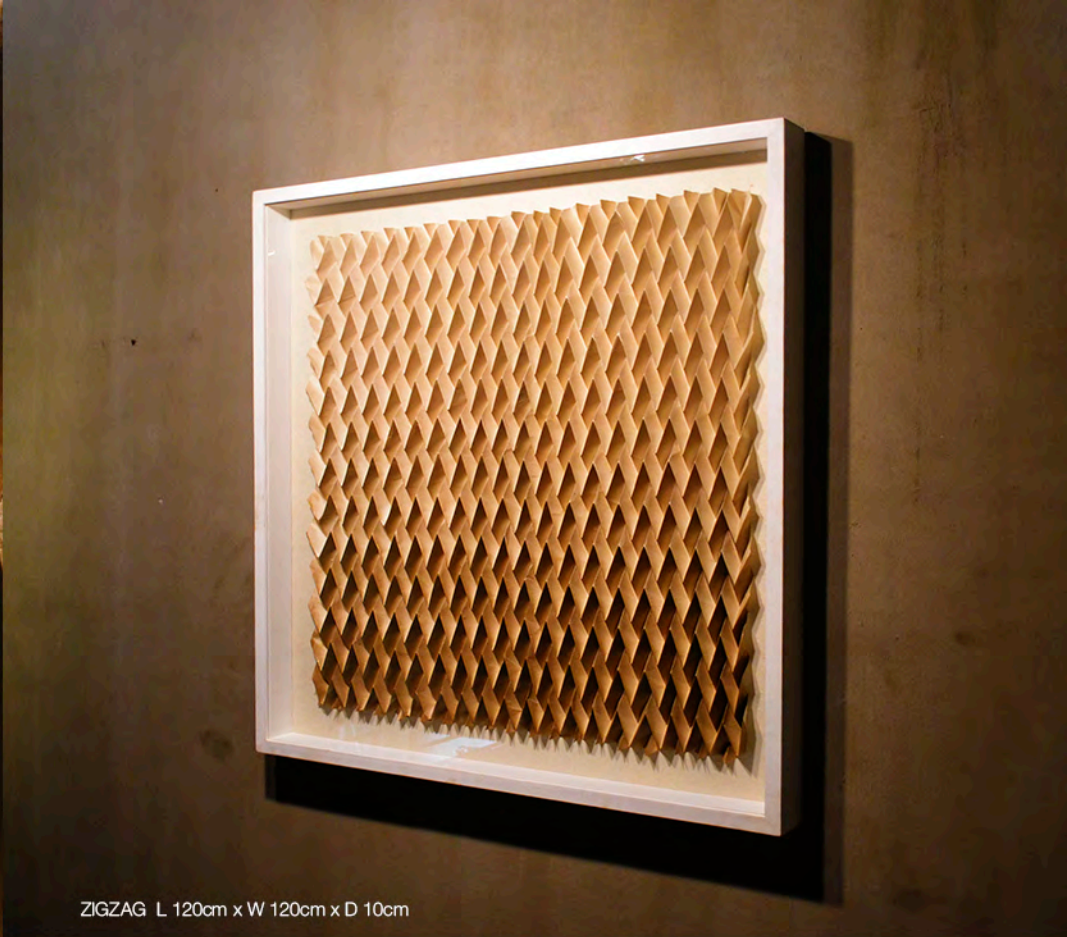

## ZIGZAG COLLECTION

Material:  
Paper, Pine Wood Frame,  
Glass

Size:  
L 50cm x W 50cm x D 10cm  
L 80cm x W 60cm x D 10cm  
L 80cm x W 80cm x D 10cm  
L 120cm x W 50cm x D 10cm  
L 120cm x W 120cm x D 10cm

Frame Color:

Sanded White

Paper Color:

Gradient Bronze

ZIGZAG L 120cm x W 120cm x D 10cm

Frame Color:

Sanded White

Paper Color:

Gradient Gold

ZIGZAG L 12cm x W 120cm x D 10cm