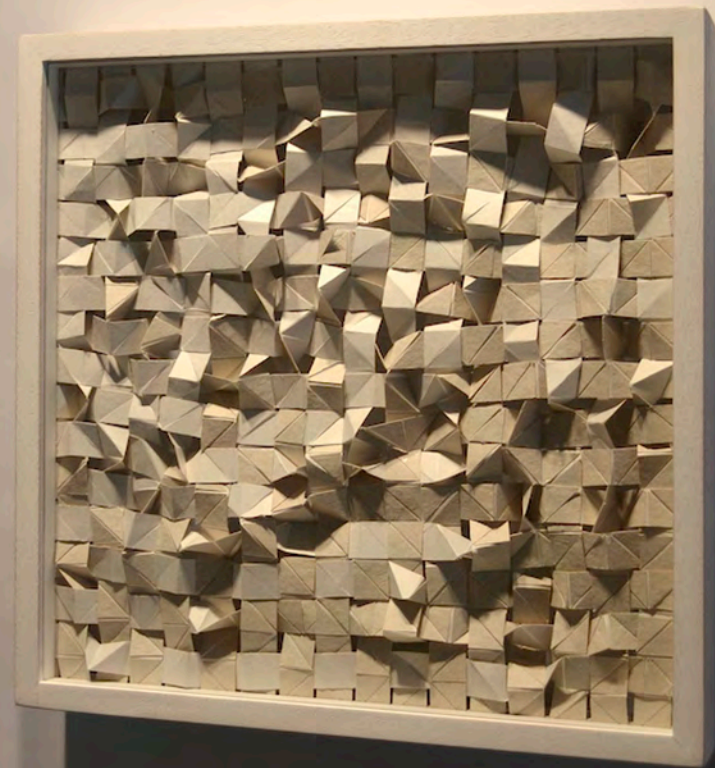

## K I K U C O L L E C T I O N

Material:  
Paper, Pine Wood Frame,  
Glass

Size:  
L 30cm x W 30cm x D 6cm  
L 50cm x W 50cm x D 8cm

Frame Color:

Sanded White

Paper Color:

Natural

ORI L 50cm x W 50cm x D 8cm

## ORIAMI COLLECTION

Material:  
Paper, Pine Wood Frame,  
Glass

Size:  
L 30cm x W 30cm x D 6cm  
L 50cm x W 50cm x D 8cm

Frame Color:

Metallic Silver

Paper Color:

Gold 3D

ORIAM I L50cm x W 50cm x D 8cm