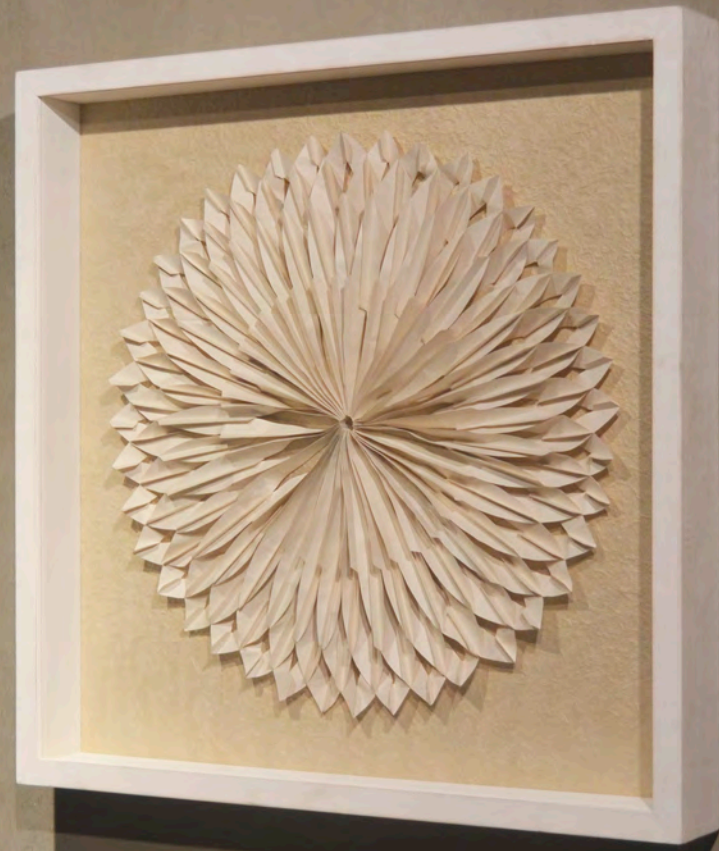

K I K U L 80cm x W 80cm x D 10cm

K I K U C O L L E C T I O N

Material:
Paper, Pine Wood Frame,
Glass

Size:
L 30cm x W 30cm x D 6cm
L 50cm x W 50cm x D 8cm

Frame Color:

Sanded White

Paper Color:

Natural