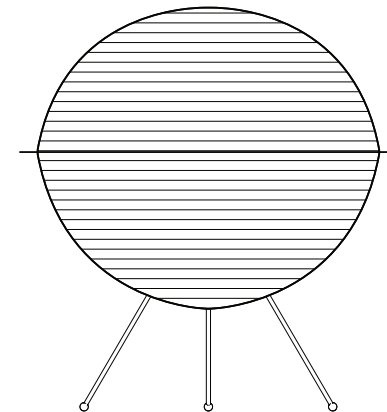

Standard cord length: 2 meter cord

Cord colors: White

Ceiling cover color: White

Metal frame: Matte White

Voltage: 220-240V 50/60Hz

Recommended wattage: LED = 7 Watts

BOUR

DESIGNED BY LILIANNA MANAHAN

Code: PDT 151006

Description: BOUR Pendant Lamp Large

Dimension: L: 50cm x W: 38cm x H: 46cm

Color: Natural

Standard cord length: 2 meter cord

Cord colors: White

Ceiling cover color: White

Metal frame: Matte White

Standard cord length: 1.8 meter cord w/ switch

Cord colors: White

Metal frame: Matte White

Voltage: 220-240V 50/60Hz

Recommended wattage: LED = 7 Watts

BOUR

DESIGNED BY LILIANNA MANAHAN

Code: TBL 151006

Description: BOUR Pendant Lamp Large

Dimension: L: 50cm x W: 38cm x H: 56cm

Color: Natural

Standard cord length: 1.8 meter cord w/ switch

Cord colors: White

Metal frame: Matte White

Voltage: 220-240V 50/60Hz