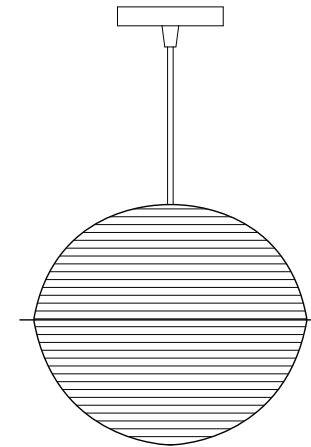

Standard cord length: 2 meter cord

Cord colors: White

Ceiling cover color: White

Metal frame: Matte White

Voltage: 220-240V 50/60Hz

Recommended wattage: LED = 7 Watts

BOUR

DESIGNED BY LILIANNA MANAHAN

Code: PDT 151006

Description: BOUR Pendant Lamp Large

Dimension: L: 50cm x W: 38cm x H: 46cm

Color: Natural

Standard cord length: 2 meter cord

Cord colors: White

Ceiling cover color: White

Metal frame: Matte White

Voltage: 220-240V 50/60Hz

Recommended wattage: LED = 7 Watts

BOUR

DESIGNED BY LILIANNA MANAHAN

Code: TBL 151005

Description: BOUR Pendant Lamp Small

Dimension: L: 35cm x W: 30cm x H: 36cm

Color: Natural

Description: BOUR Pendant Lamp Large

Dimension: L: 50cm x W: 38cm x H: 56cm

Color: Natural

Standard cord length: 1.8 meter cord w/ switch

Cord colors: White

Metal frame: Matte White

Voltage: 220-240V 50/60Hz