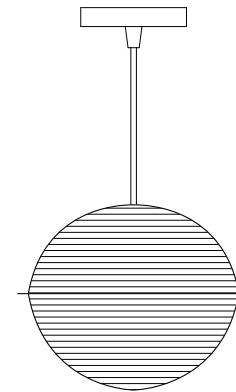

B O U R
c o l l e c t i o n

M A S A E C O

BOUR

DESIGNED BY LILIANNA MANAHAN

Code: PDT 151005

Description: BOUR Pendant Lamp Small

Dimension: L: 35cm x W: 30cm x H: 24cm

Color: Natural

Standard cord length: 2 meter cord

Cord colors: White

Ceiling cover color: White

Metal frame: Matte White

Voltage: 220-240V 50/60Hz

Recommended wattage: LED = 7 Watts

BOUR

DESIGNED BY LILIANNA MANAHAN

Code: PDT 151006

Description: BOUR Pendant Lamp Large

Dimension: L: 50cm x W: 38cm x H: 46cm

Color: Natural

Standard cord length: 2 meter cord

Cord colors: White

Ceiling cover color: White

Metal frame: Matte White

Description: BOUR Pendant Lamp Large

Dimension: L: 50cm x W: 38cm x H: 56cm

Color: Natural

Standard cord length: 1.8 meter cord w/ switch

Cord colors: White

Metal frame: Matte White

Voltage: 220-240V 50/60Hz