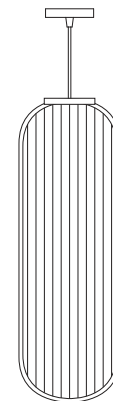

# LINEA

DESIGNED BY STANLEY RUIZ

Code: PDT 151002

Description: LINEA Long Pendant Lamp

Dimension: L: 23cm x W: 18cm x H: 64cm

Color: Natural

Standard cord length: 2 meter cord

Cord colors: Black

Ceiling cover color: Black

Metal frame: Matte Black

Voltage: 220-240V 50/60Hz

Recommended wattage: LED = 7 Watts

# LINEA

DESIGNED BY STANLEY RUIZ

Code: PDT 151001

Description: LINEA Round Pendant Lamp

Dimension: L: 35cm x W: 19cm x H: 42cm

Color: Natural

Standard cord length: 2 meter cord

Cord colors: Black

# LINEA

DESIGNED BY STANLEY RUIZ

Code: TBL 151002

Description: LINEA Long Table Lamp

Dimension: L: 23cm x W: 20cm x H: 79cm

Color: Natural

Standard cord length: 1.8 meter cord w/ Switch

Cord colors: Black