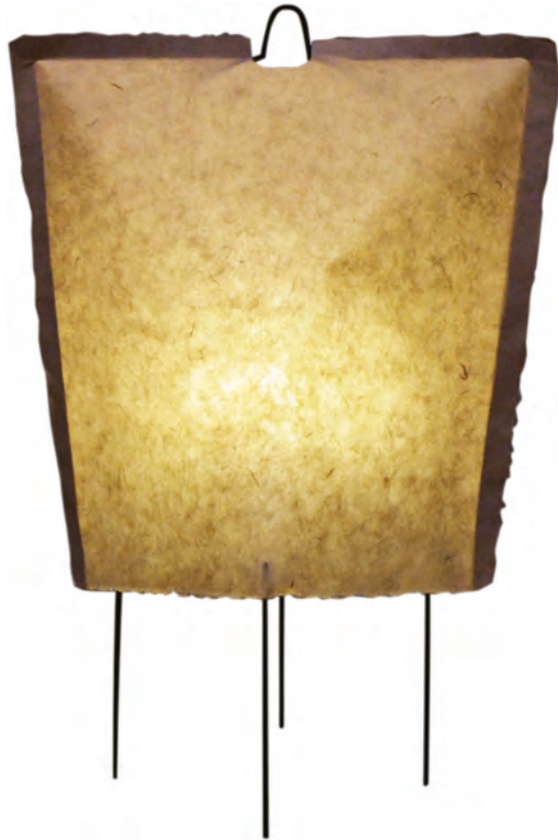

Color: Natural

Standard cord length: 2 meter cord

Cord colors: Black coated

Ceiling cover color: Black

Metal frame: Black

Voltage: 220-240V 50/60Hz

Recommended wattage: LED = 7 Watts

PAPER BAG

Metal frame: Black

Voltage: 220-240V 50/60Hz

Recommended wattage: LED = 7 Watts

PAPER BAG

DESIGNED BY : NELSON SEPULVEDA

Code: PDT 161006

Description: Paper Bag Large Pendant Lamp

Dimension: L: 85cm x W: 35cm x H: 85cm

DESIGNED BY : NELSON SEPULVEDA

Code: TBL161002

Description: Paper Bag Floor Lamp

Dimension: L: 26cm x W: 25cm x H: 61cm

Color: Natural

Standard cord length: 1.5 meter cord w/ switch

Cord colors: Black coated