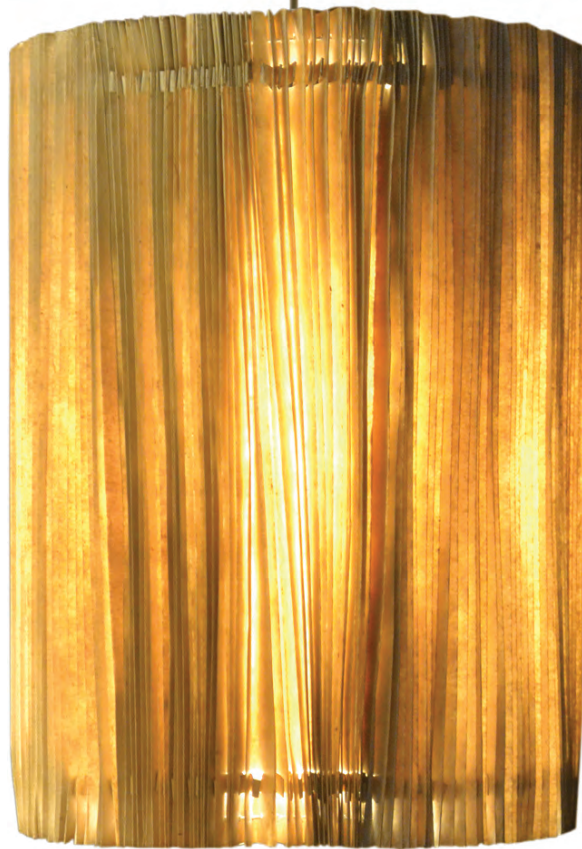

P L E A T
c o l l e c t i o n

M A S A E C O

PLEAT

DESIGNED BY NELSON SEPULVEDA

Code: PDT 161007

Description: PLEAT Pendant Lamp Small

Dimension: L: 30cm x W: 30cm x H: 30cm

Color: Natural

Standard cord length: 2 meter cord

Cord colors: Black

Ceiling cover color: Black

Metal frame: Matte White

PLEAT

DESIGNED BY NELSON SEPULVEDA

Code: PDT 161008

Description: PLEAT Pendant Lamp Medium

Dimension: L: 30cm x W: 30cm x H: 40cm

Color: Natural

Standard cord length: 2 meter cord

Cord colors: Black

Ceiling cover color: Black

Metal frame: Matte White

PLEAT

DESIGNED BY NELSON SEPULVEDA

Code: PDT 161009

Description: PLEAT Pendant Lamp Medium

Dimension: L: 40cm x W: 40cm x H: 50cm

Color: Natural

Standard cord length: 2 meter cord

Cord colors: Black

Ceiling cover color: Black

Metal frame: Matte White