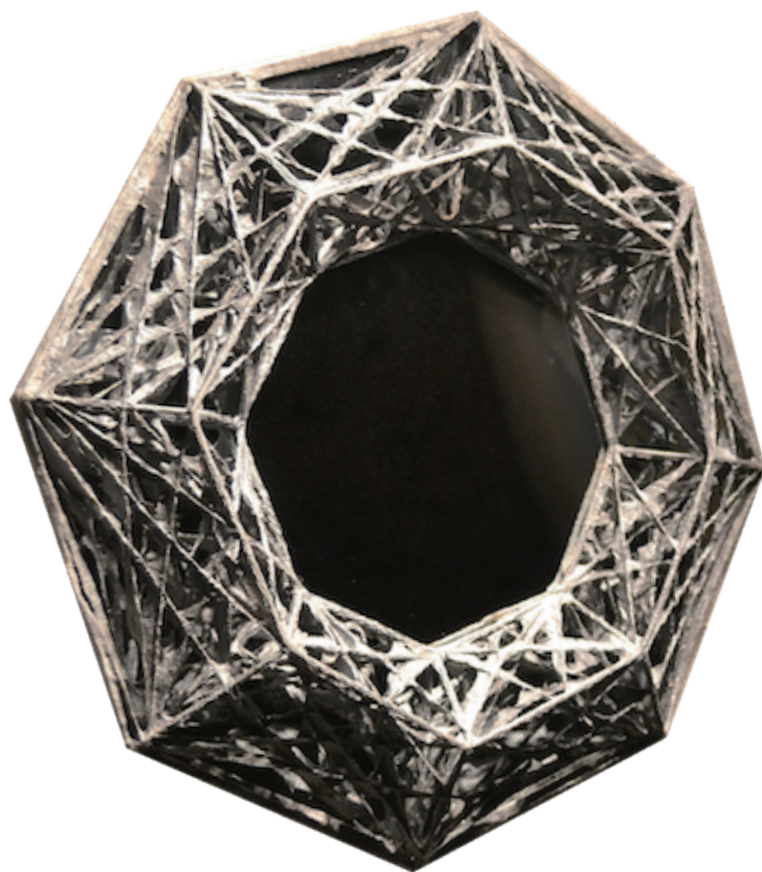

CRYSTAL  
collection

# CRYSTAL MIRROR

DESIGNED BY : WATARU SAKUMA

Code: MR 131001

Description: CRYSTAL MIRROR small  
Dimension: L: 49cm x W: 49cm x H: 6cm

Color: Silver

Mirror: 1/8th mirror

# CRYSTAL MIRROR

DESIGNED BY : WATARU SAKUMA

Code: MR 131002

Description: CRYSTAL MIRROR Medium  
Dimension: L: 65cm x W: 65cm x H: 7cm

Color: Silver

Mirror: 1/8th mirror

# CRYSTAL MIRROR

DESIGNED BY : WATARU SAKUMA

Code: MR 131003

Description: CRYSTAL MIRROR Large  
Dimension: L: 87cm x W: 87cm x H: 9cm

Color: Silver

Mirror: 1/8th mirror