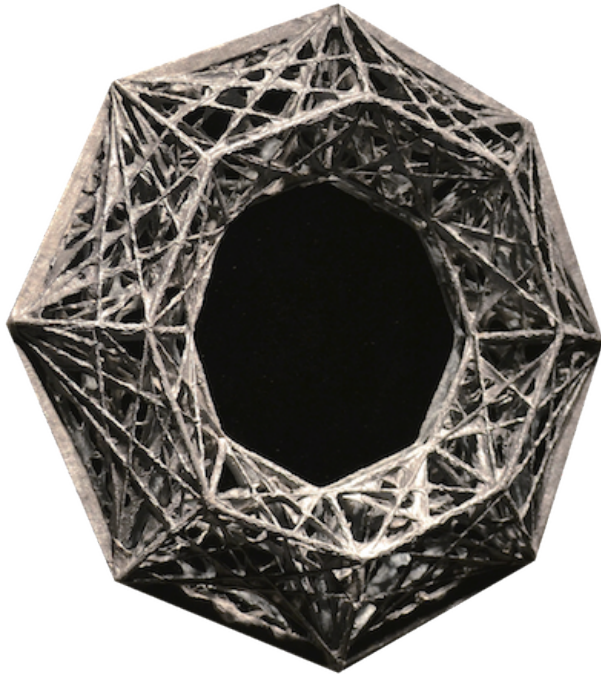

# CRYSTAL MIRROR

DESIGNED BY : WATARU SAKUMA

Code: MR 131001

Description: CRYSTAL MIRROR small  
Dimension: L: 49cm x W: 49cm x H: 6cm

Color: Silver

Mirror: 1/8th mirror

# CRYSTAL MIRROR

DESIGNED BY : WATARU SAKUMA

Code: MR 131002

Description: CRYSTAL MIRROR Medium  
Dimension: L: 65cm x W: 65cm x H: 7cm

Color: Silver

Mirror: 1/8th mirror

# CRYSTAL MIRROR

DESIGNED BY : WATARU SAKUMA

Code: MR 131003

Description: CRYSTAL MIRROR Large  
Dimension: L: 87cm x W: 87cm x H: 9cm

Color: Silver

Mirror: 1/8th mirror