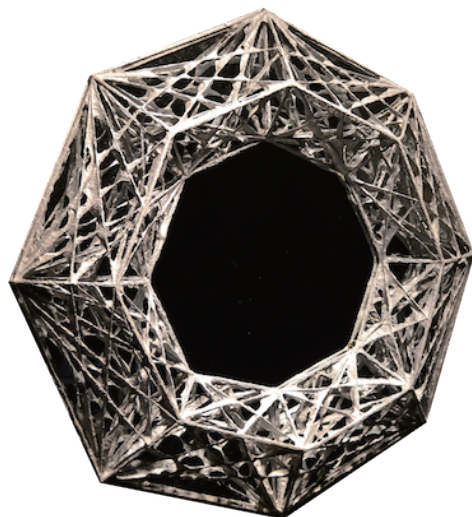

CRYSTAL  
collection

# CRYSTAL MIRROR

DESIGNED BY : WATARU SAKUMA

Code: MR 131001

Description: CRYSTAL MIRROR small  
Dimension: L: 49cm x W: 49cm x H: 6cm

Color: Silver

Mirror: 1/8th mirror

# CRYSTAL MIRROR

DESIGNED BY : WATARU SAKUMA

Code: MR 131002

Description: CRYSTAL MIRROR Medium  
Dimension: L: 65cm x W: 65cm x H: 7cm

Color: Silver

Mirror: 1/8th mirror

# CRYSTAL MIRROR

DESIGNED BY : WATARU SAKUMA

Code: MR 131003

Description: CRYSTAL MIRROR Large  
Dimension: L: 87cm x W: 87cm x H: 9cm

Color: Silver

Mirror: 1/8th mirror