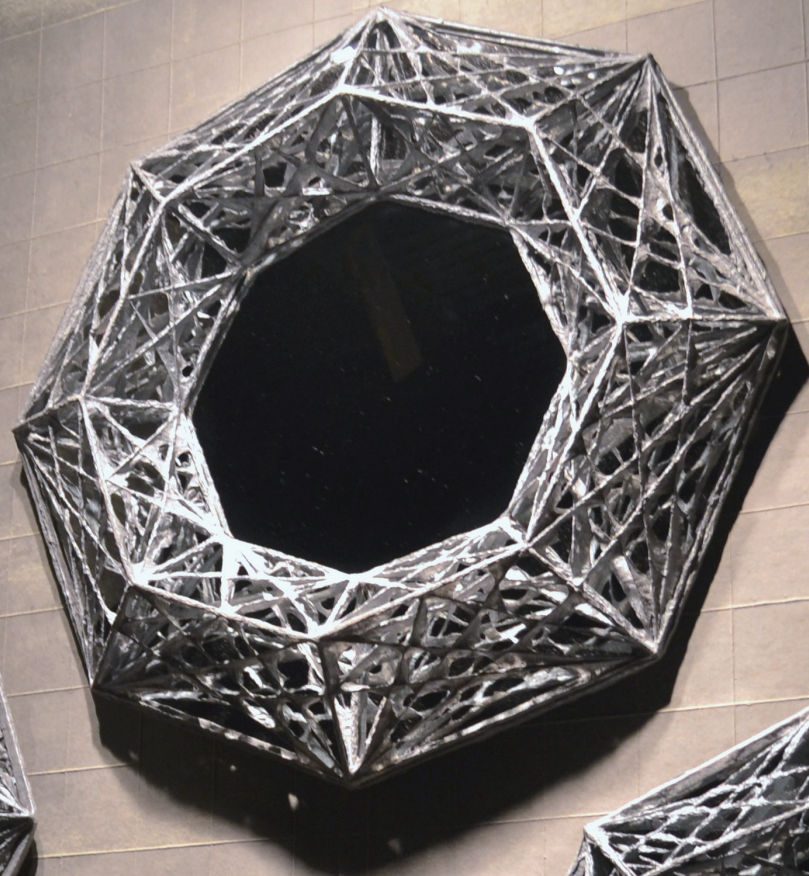

# CRYSTAL MIRROR

DESIGNED BY : WATARU SAKUMA

Code: MR 131001

Description: CRYSTAL MIRROR small  
Dimension: L: 49cm x W: 49cm x H: 6cm

Color: Silver

Mirror: 1/8th mirror

# CRYSTAL MIRROR

DESIGNED BY : WATARU SAKUMA

Code: MR 131002

Description: CRYSTAL MIRROR Medium  
Dimension: L: 65cm x W: 65cm x H: 7cm

Color: Silver

Mirror: 1/8th mirror

# CRYSTAL MIRROR

DESIGNED BY : WATARU SAKUMA

Code: MR 131003

Description: CRYSTAL MIRROR Large  
Dimension: L: 87cm x W: 87cm x H: 9cm

Color: Silver

Mirror: 1/8th mirror