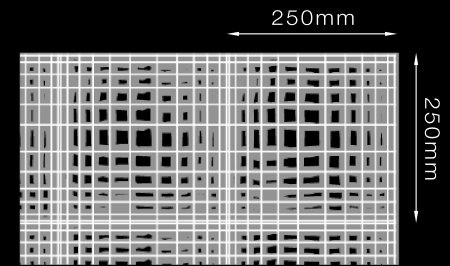

H2500mm

W1000mm

*All Items are handmade products, the color and the design may slightly differ from samples.

FEATHER BL1100

Color | White
Size | W100 x H250cm
| W120 x H300cm

*All Items are handmade products, the color and the design may slightly differ from samples.

GRASS DUO BL1106

Color | Green & White
Size | W100 x H250cm
W120 x H300cm

*All Items are handmade products, the color and the design may slightly differ from samples.

STREAM BL1120

Color | White
Size | W100 x H250cm
| W120 x H300cm

20mm

H2500mm

W1000mm

*All Items are handmade products, the color and the design may slightly differ from samples.

GRID BL1125

Color	Kozo Natural
Size	W100 x H250cm
	W120 x H300cm

*All Items are handmade products, the color and the design may slightly differ from samples.

AMADO BL1127

Color	Bengara Red
Size	W100 x H250cm W120 x H300cm

*All Items are handmade products, the color and the design may slightly differ from samples.

UROKO BL1130

Color	Indigo Blue
Size	W100 x H250cm
	W120 x H300cm