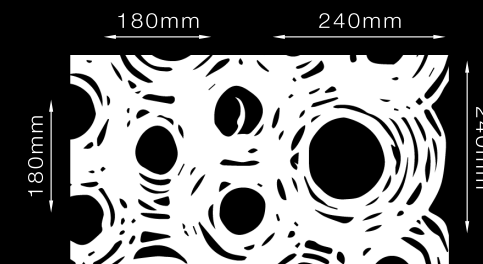

# SCRIBBLE CIRCLE BL1152

Color	Brown
Size	W100 x H250cm W120 x H300cm

\*All Items are handmade products, the color and the design may slightly differ from samples.

# SCRIBBLE CIRCLE S BL1153

Color	Salago Natural
Size	W100 x H250cm
	W120 x H300cm

\*All Items are handmade products, the color and the design may slightly differ from samples.

CHAIN BL1154

Color	Bengara Red
Size	W100 x H250cm
	W120 x H300cm

# WRIPPLE BL1155

Color | Gray  
Size | W100 x H250cm  
W120 x H300cm

\*All Items are handmade products, the color and the design may slightly differ from samples.

# SCRIBBLE SQUARE BL1156

Color	Gold Spray
Size	W100 x H250cm W120 x H300cm

H2500mm

W1000mm

\*All Items are handmade products, the color and the design may slightly differ from samples.