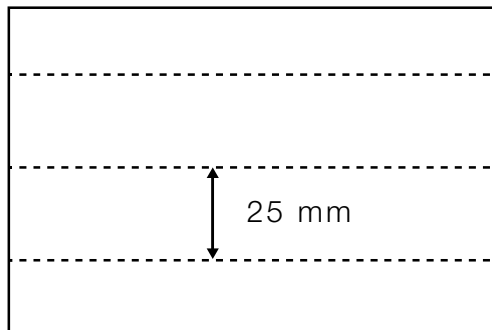

MC 3003

MC 3004

MC 3005

MC 3006

MC 3007

WEAVE Small Grid

Size : W 36" x 33 yard

MC 3036 Off white Thread

MC 3037 Off white Thread

MC 3038 Off white Thread

MC 3039 Off white Thread

MC 3040 Off white Thread

MC 3041 Off white Thread

MC 3042 Gray Thread

Strip Size:
25 mm

WEAVE Small Swirl

Size : W 36" x 33 yard

MC 3008

Thread Color :
Clear

Strip Size:
7 and 15 mm

MC 3009

MC 3010

MC 3011

MC 3012

MC 3020 Gray Thread

MC 3021

Strip Size:
10mm

WEAVE Square

Size : W 36" x 33 yard

MC 3022

Thread Color :
Clear

Strip Size:
5 and 10 mm