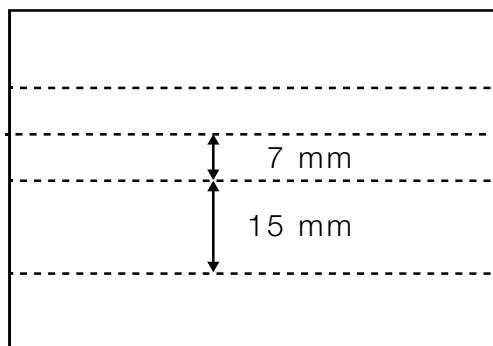

MC 3037 Off white Thread

MC 3038 Off white Thread

MC 3039 Off white Thread

MC 3040 Off white Thread

MC 3041 Off white Thread

MC 3042 Gray Thread

Strip Size:
25 mm

WEAVE Small Swirl

Size : W 36" x 33 yard

MC 3008

Thread Color :
Clear

Strip Size:
7 and 15 mm

MC 3009

MC 3010

MC 3011

MC 3012

MC 3020 Gray Thread

MC 3021

Strip Size:
10mm

WEAVE Square

Size : W 36" x 33 yard

MC 3022

Thread Color :
Clear

Strip Size:
5 and 10 mm