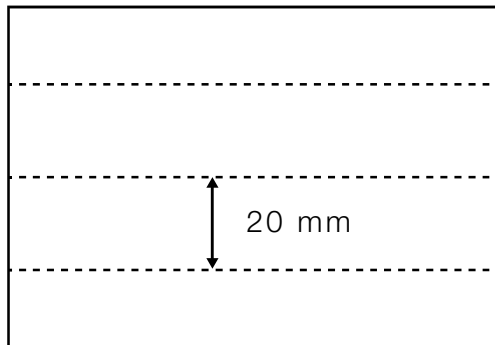

WEAVE Grid

Size : W 36" x 33 yard

Thread Color :
Clear

Strip Size:
20mm

MC 3030