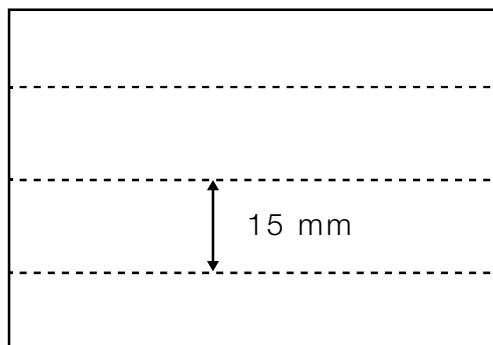

W E A V E
c o l l e c t i o n

M A S A E C O

WEAVE Swirl

Size : W 36" x 33 yard

MC 3001

Thread Color :
Clear

Strip Size:
15mm

MC 3002

MC 3003

MC 3004

MC 3005

MC 3006

MC 3007

WEAVE Small Grid

Size : W 36" x 33 yard

MC 3036 Off white Thread

Size : W 36" x 33 yard

MC 3008

Thread Color :
Clear

Strip Size:
7 and 15 mm

MC 3009

MC 3010

MC 3011

MC 3012

MC 3020 Gray Thread

MC 3021

Strip Size:
10mm

WEAVE Square

Size : W 36" x 33 yard

MC 3022

Thread Color :
Clear

Strip Size:
5 and 10 mm