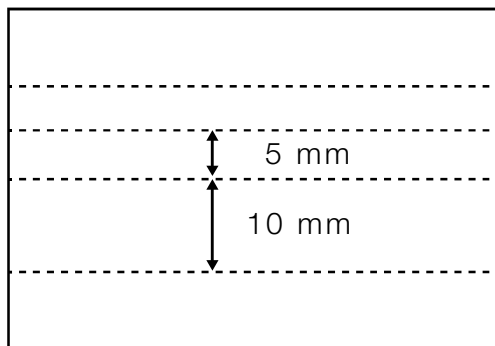

MC 3020 Gray Thread

MC 3021

Strip Size:
10mm

WEAVE Square

Size : W 36" x 33 yard

MC 3022

Thread Color :
Clear

Strip Size:
5 and 10 mm

MC 3023

MC 3024

MC 3025

MC 3026

MC 3027

MC 3028

WEAVE Grid

Size : W 36" x 33 yard