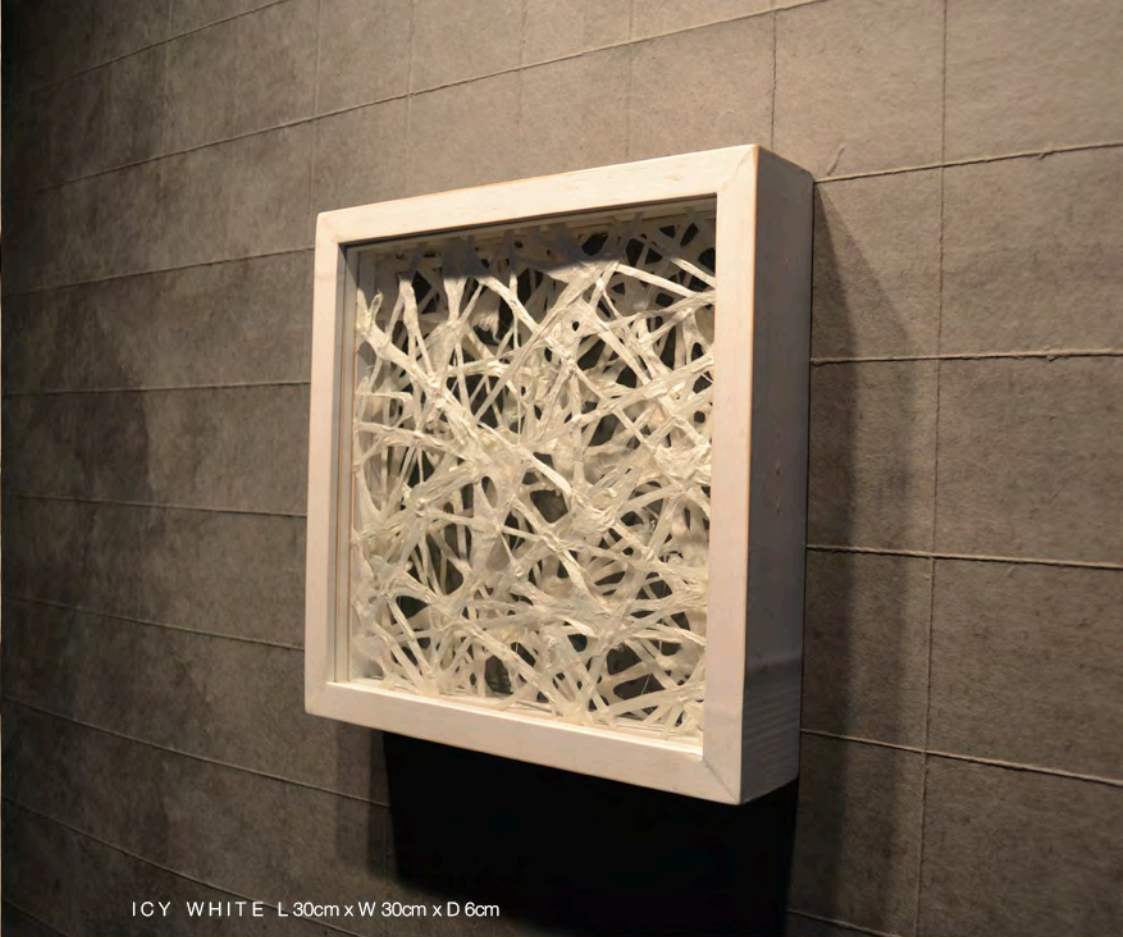

Frame Color:

Natural

Paper Color:

Natural

ICY WHITE L 30cm x W 30cm x D 6cm

## ICY WHITE COLLECTION

Material:  
Paper, Pine Wood Frame,  
Glass

Size:  
L 30cm x W 30cm x D 6cm  
L 50cm x W 50cm x D 8cm  
L 80cm x W 60cm x D 10cm  
L 80cm x W 80cm x D 10cm  
L 120cm x W 50cm x D 10cm  
L 120cm x W 120cm x D 10cm